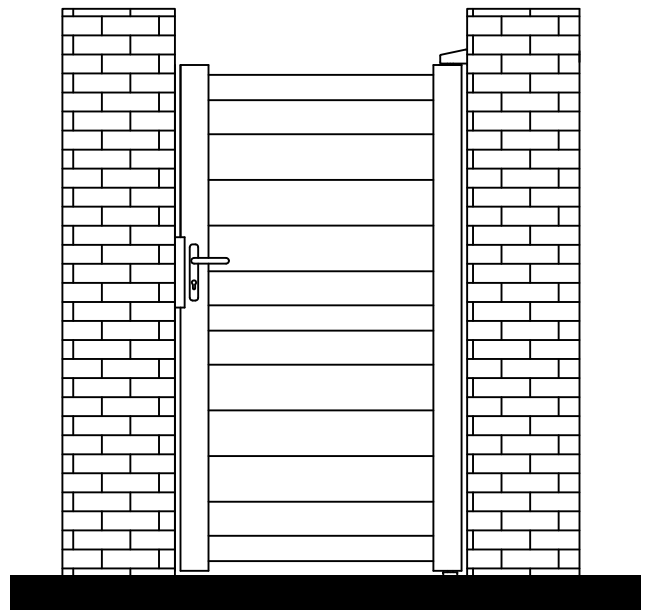

ADJUSTABLE GAP INSTALLATION

RMG001PG

RMG002PG

RMG003PG

1x Wall Mounted Hinge (Top)

1x Wall Mounted Hinge (Turned over for use as bottom hinge)

Lock Keep

Handle Set